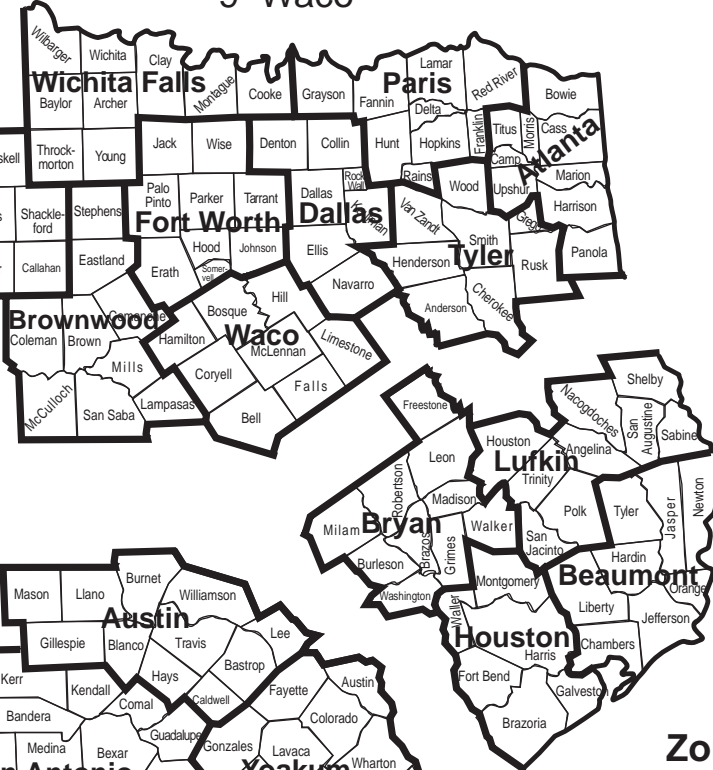

Zone 3

District 4–Amarillo
5–Lubbock
25–Childress

Zone 4

District 1–Paris
2–Fort Worth
3–Wichita Falls
8–Abilene
9–Waco

District 10–Tyler
18–Dallas
19–Atlanta
23–Brownwood

Zone 2

District 6–Odessa
7–San Angelo
24–El Paso

Zone 1

District 13–Yoakum
14–Austin
15–San Antonio
16–Corpus Christi
21–Pharr
22–Laredo

Zone 5

District 11–Lufkin
12–Houston
17–Bryan
20–Beaumont

BID PACKAGE 6 – Zones and Districts

Zone 1

District 13 – Yoakum
District 14 – Austin
District 15 – San Antonio
District 16 - Corpus Christi
District 21 – Pharr
District 22 – Laredo

Zone 2

District 6 – Odessa
District 7 – San Angelo
District 24 – El Paso

Zone 3

District 4 – Amarillo
District 5 – Lubbock
District 25 – Childress

Zone 4

District 1 – Paris
District 2 – Fort Worth
District 3 – Wichita Falls
District 8 - Abilene
District 9 – Waco
District 10 – Tyler
District 18 – Dallas
District 19 - Atlanta
District 23– Brownwood

Zone 5

District 11 – Lufkin
District 12 – Houston
District 17 – Bryan
District 20 – Beaumont