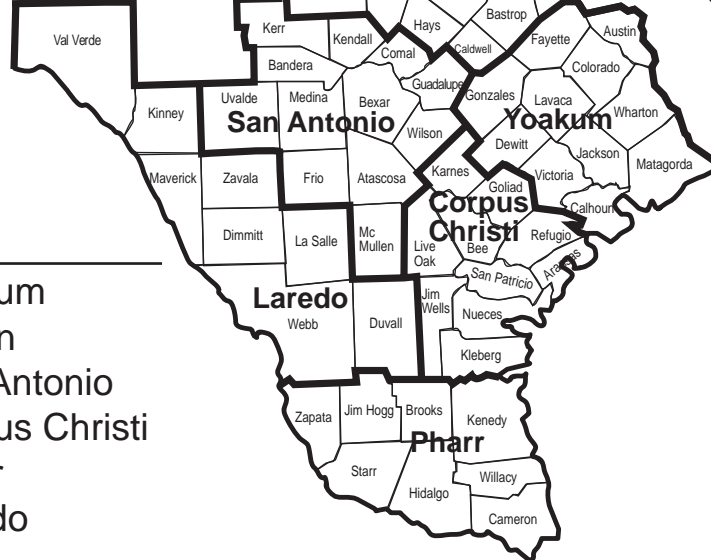

Zone 3

District 4–Amarillo
5–Lubbock
25–Childress

Zone 4

District 1–Paris
2–Fort Worth
3–Wichita Falls
8–Abilene
9–Waco

District 10–Tyler
18–Dallas
19–Atlanta
23–Brownwood

Zone 2

District 6–Odessa
7–San Angelo
24–El Paso

Zone 1

District 13–Yoakum
14–Austin
15–San Antonio
16–Corpus Christi
21–Pharr
22–Laredo

Zone 5

District 11–Lufkin
12–Houston
17–Bryan
20–Beaumont

BID PACKAGE 6 – Zones and Districts

Zone 1

District 13 – Yoakum
District 14 – Austin
District 15 – San Antonio
District 16 - Corpus Christi
District 21 – Pharr
District 22 – Laredo

Zone 2

District 6 – Odessa
District 7 – San Angelo
District 24 – El Paso

Zone 3

District 4 – Amarillo
District 5 – Lubbock
District 25 – Childress

Zone 4

District 1 – Paris
District 2 – Fort Worth
District 3 – Wichita Falls
District 8 - Abilene
District 9 – Waco
District 10 – Tyler
District 18 – Dallas
District 19 - Atlanta
District 23– Brownwood

Zone 5

District 11 – Lufkin
District 12 – Houston
District 17 – Bryan
District 20 – Beaumont